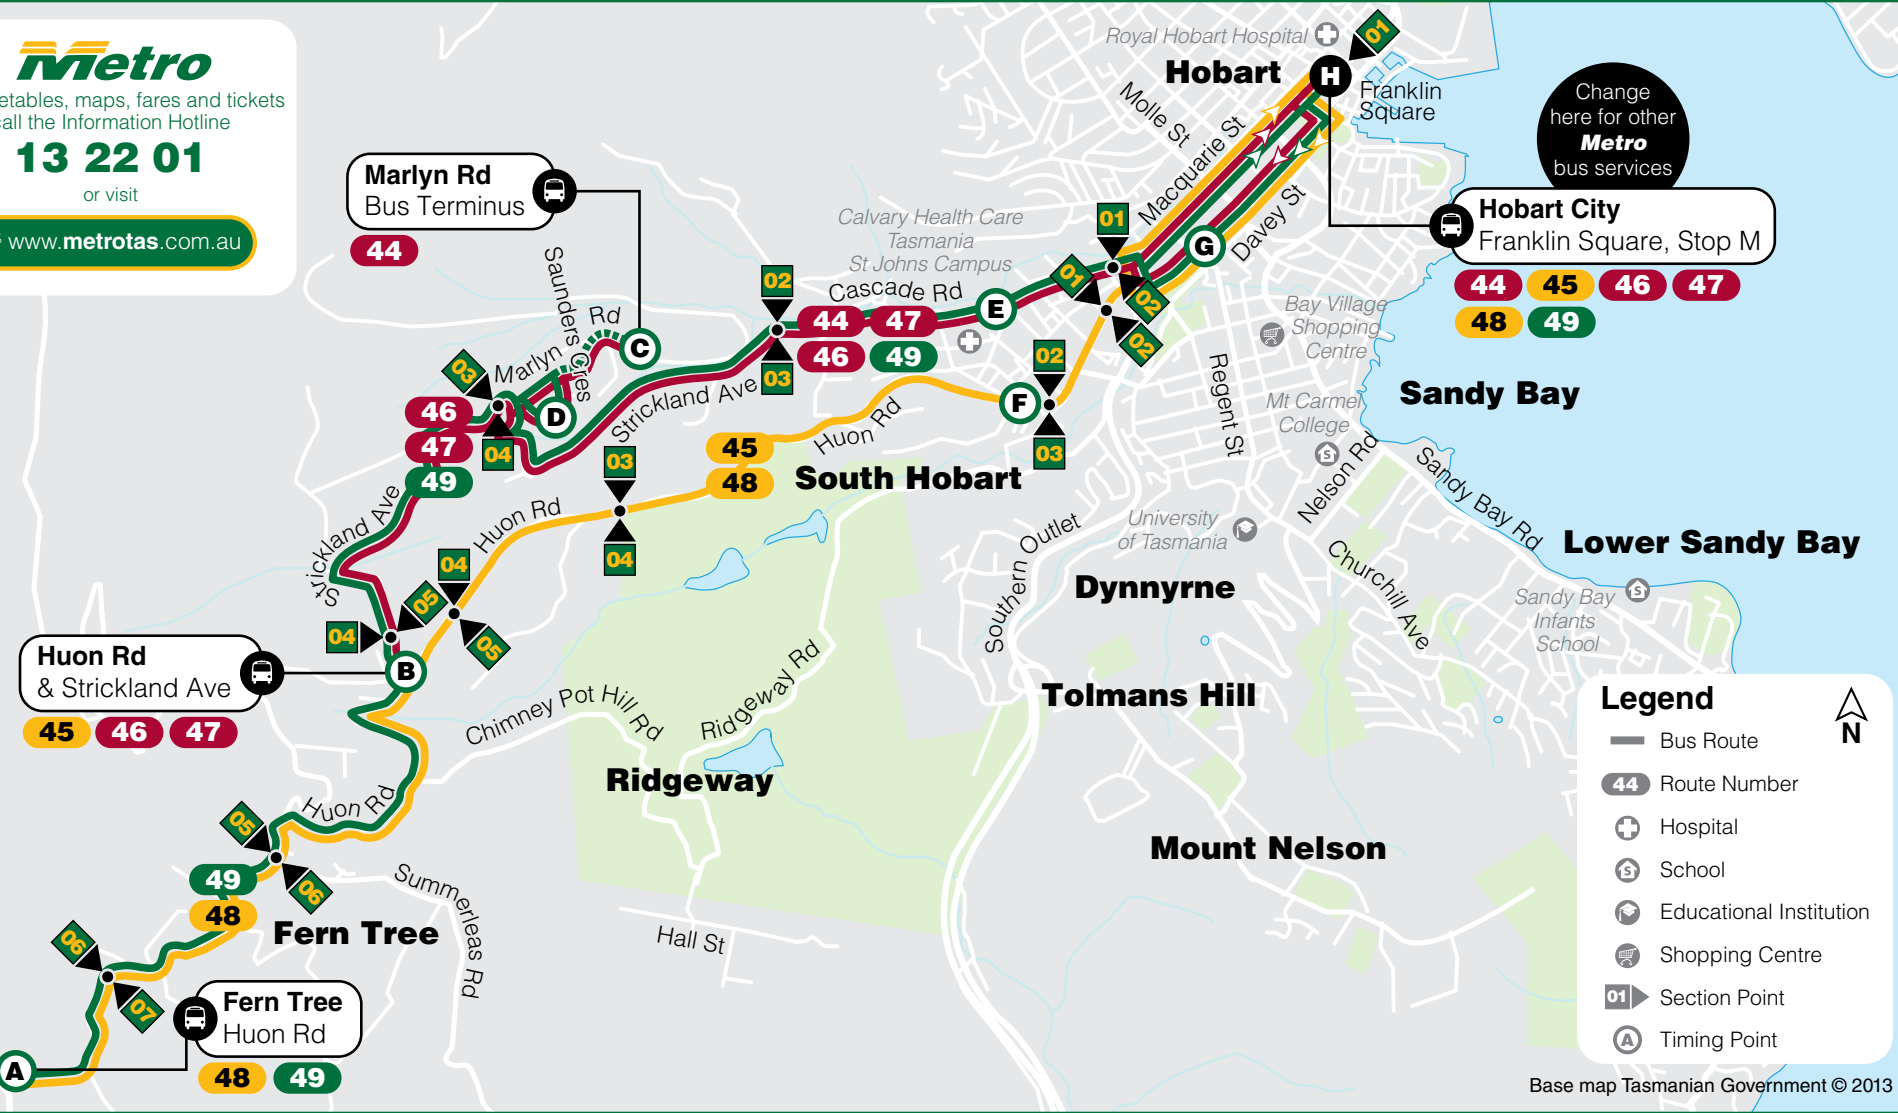

Fern Tree - South Hobart - Huon Rd - Hobart City

Fern Tree Terminus   Huon Rd / Strickland Ave   Huon Rd Stop 17   **Hobart City** Franklin Sq

map ref

Look for bus numbers

Monday to Friday

	48	7.15	7.25	7.23	7.42
	48	7.36	7.46	7.54	8.03
am	48	8.20	8.30	8.38	8.47
	48	9.00	9.10	9.18	9.27
	48	9.50	9.58	10.04	10.12
	48	10.50	10.58	11.04	11.12
	48	11.50	11.58	12.04	12.12
	48	12.50	12.58	1.04	1.12
pm	45	....	1.33	1.40	1.47
	45	....	2.33	2.40	2.47
	45	....	3.33	3.40	3.47
	48	4.35	4.45	4.53	5.02
	45	....	5.40	5.47	5.52
	45	....	6.40	6.47	6.52
	48F	10.40	10.50	10.58	11.07

Saturday

am	45 ♿	....	10.48	10.55	11.02
	45 ♿	....	12.43	12.50	12.57
pm	45	....	2.43	2.50	2.57
	45 ♿	....	4.43	4.50	4.57
	45	....	5.43	5.50	5.57
	45 ♿	....	6.43	6.50	6.57
	48 ♿	11.40	11.50	11.58	12.07

Sunday & Public Holidays

pm	48 ♿	5.40	5.50	5.58	6.07

Explanations

- **F** Bus operates Fridays only.
- **M** Bus does not travel via Marlyn Rd or Saunders Cr.
- **S** Bus operates school days only.
- **T** Bus travels via Marlyn Rd Terminus.
- **V** Bus operates school holidays only.
- **X** Bus operates Monday to Thursday only.
- ♿ Wheelchair-accessible service.

i During school holidays, morning peak services may arrive in the City up to five minutes earlier than tabled.

i Routes 44, 45, 46 & 47 do not operate on Sundays or Public Holidays.

Wheelchair Accessible Services

In addition to the services shown in this timetable, other trips may be operated by wheelchair-accessible buses. Please call 13 22 01 before you travel to find out if an accessible bus is being used on a particular service.

For timetables, maps, fares and tickets call the Information Hotline

13 22 01

or visit

www.metrotas.com.au

Metro Route Map **44, 45, 46, 47, 48, 49**

Change here for other **Metro** bus services

Base map Tasmanian Government © 2013